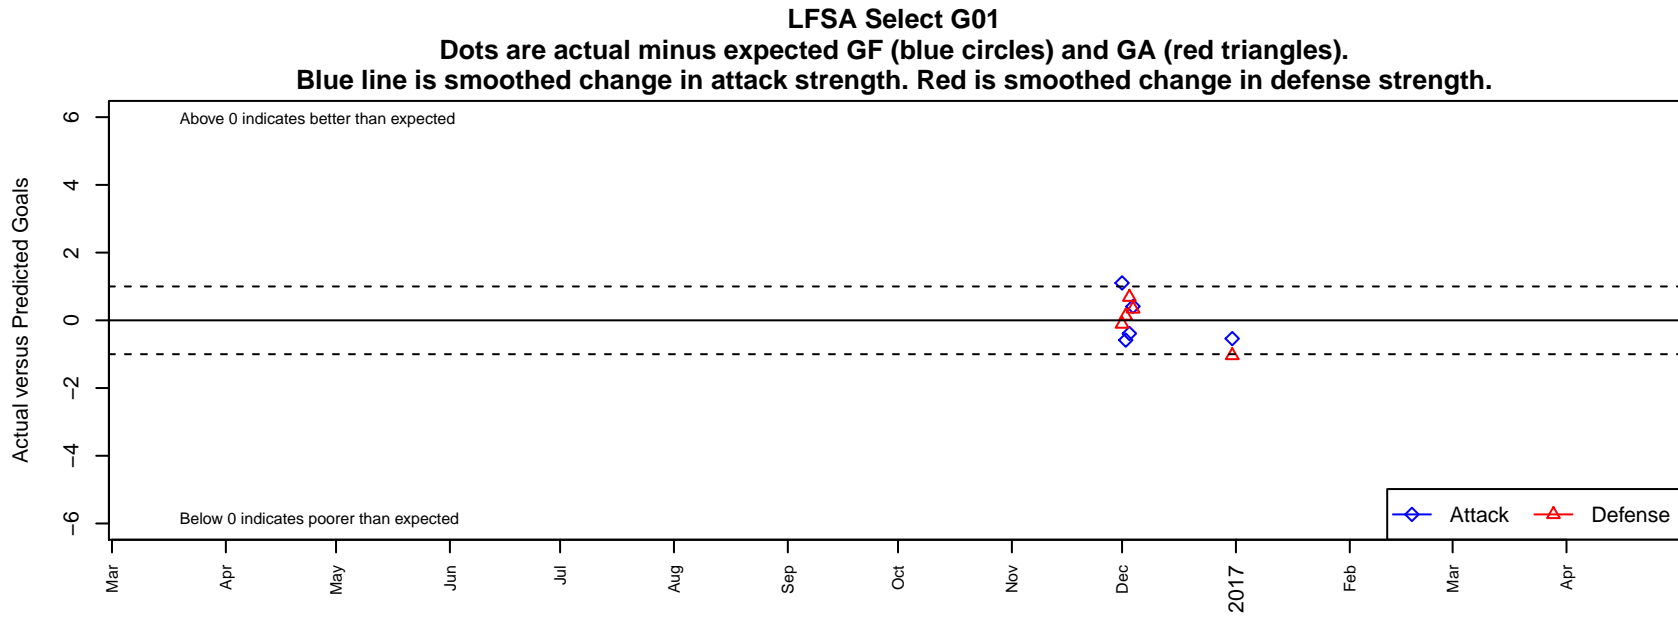

# LFSA Select G01

alt names used:

Venues played:  
2016 USYS National League U16

, IL  
G01 total strength=1833  
attack=33.9 defense=38.03

<b>date</b>	<b>home</b>		<b>away</b>		<b>venue</b>	<b>pred.home</b>	<b>pred.away</b>
2016-12-31	LFSA Select G01	2	TFCA Alliance G01	2	2016 USYS National League U16	2.54	0.96
2016-12-04	La Roca Premier FD G01	1	LFSA Select G01	1	2016 USYS National League U16	1.34	0.59
2016-12-03	LFSA Select G01	1	FC Frederick G01	0	2016 USYS National League U16	1.39	0.68
2016-12-02	Tennessee SC Showcase G01	1	LFSA Select G01	0	2016 USYS National League U16	1.13	0.58
2016-12-01	LFSA Select G01	2	Legends FC G01	1	2016 USYS National League U16	0.90	0.89